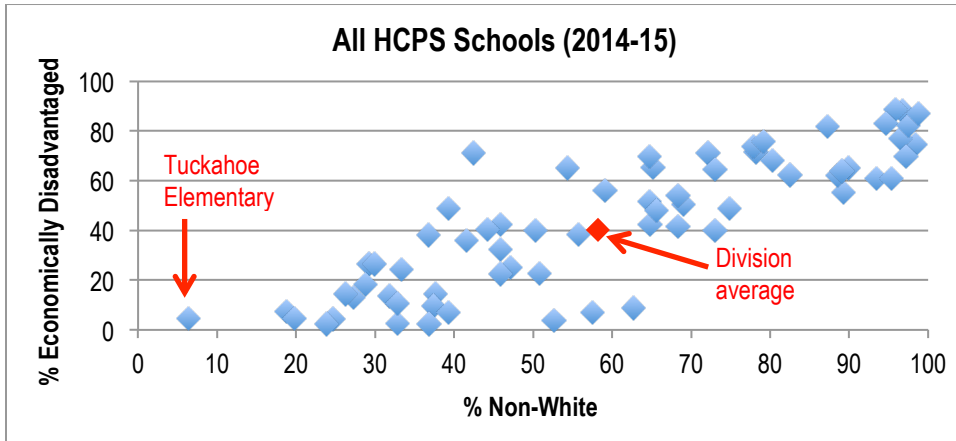

Henrico County Public Schools (HCPS)

Most Racially Isolated & High Poverty

> 80% non-white & economically disadvantaged

- ◆ Douglas Wilder Middle
- ◆ Glen Lea Elementary
- ◆ Highland Springs Elementary
- ◆ Jacob Adams Elementary
- ◆ Laburnum Elementary
- ◆ Montrose Elementary