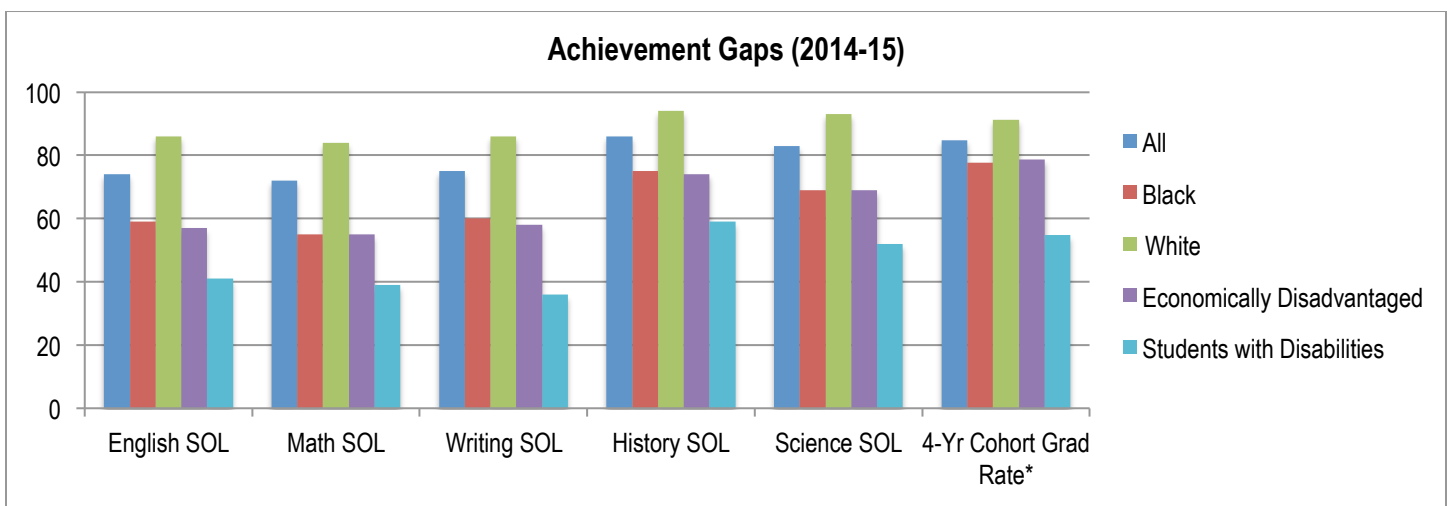

Henrico County Public Schools (HCPS)

Most Racially Isolated & High Poverty

> 80% non-white & economically disadvantaged

- ◆ Douglas Wilder Middle
- ◆ Glen Lea Elementary
- ◆ Highland Springs Elementary
- ◆ Jacob Adams Elementary
- ◆ Laburnum Elementary
- ◆ Montrose Elementary