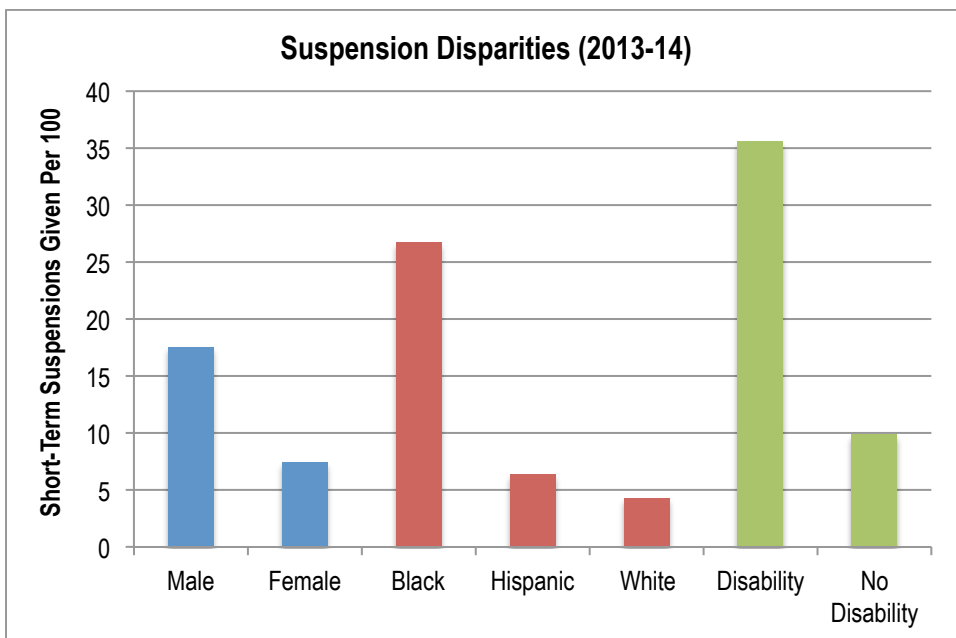

2013-14

Short-Term Suspensions

- 6,399 issued to 3,440 students
- 1 in 10 secondary students
- 4 schools suspended > 20% of students: Wilder Middle; Elko Middle, Highland Springs High; and Rolfe Middle

Long-Term Suspensions

- 32 issued to 32 students
- 78% increase from prior year

Expulsions

- 32 to 32 students
- Most of all 132 Va divisions