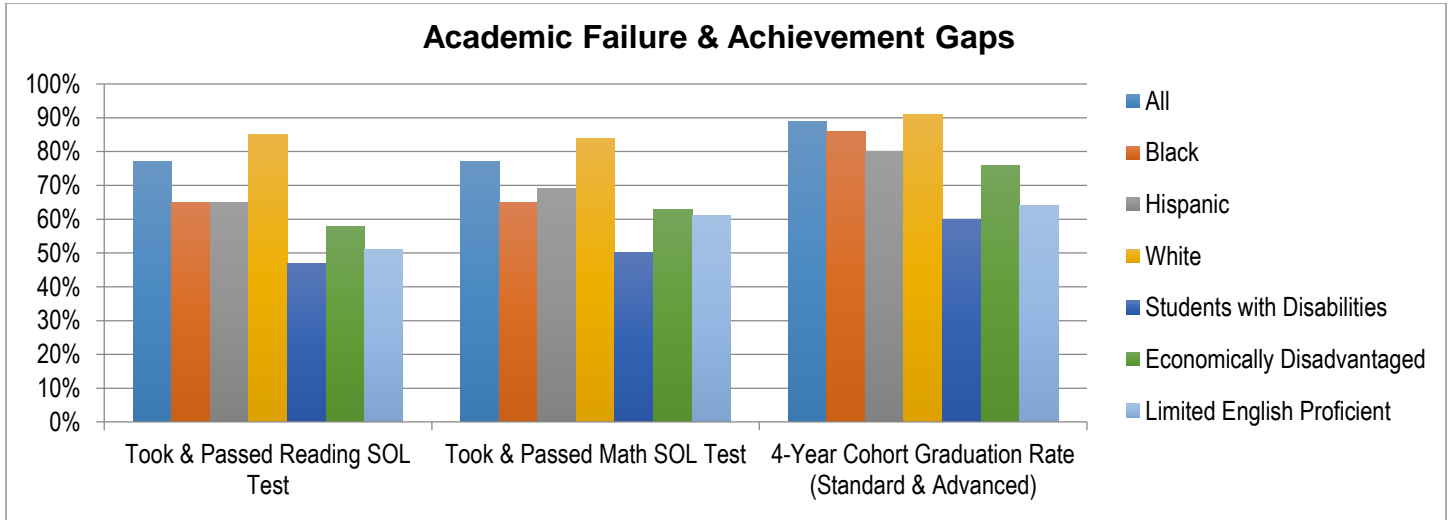

### Short-Term Suspensions

- 1-10 school days
- 5,402 issued to 3,229 students
- 1 in 12 secondary students

### Long-Term Suspensions

- 11 school days to 364 days
- 107 issued to 102 students