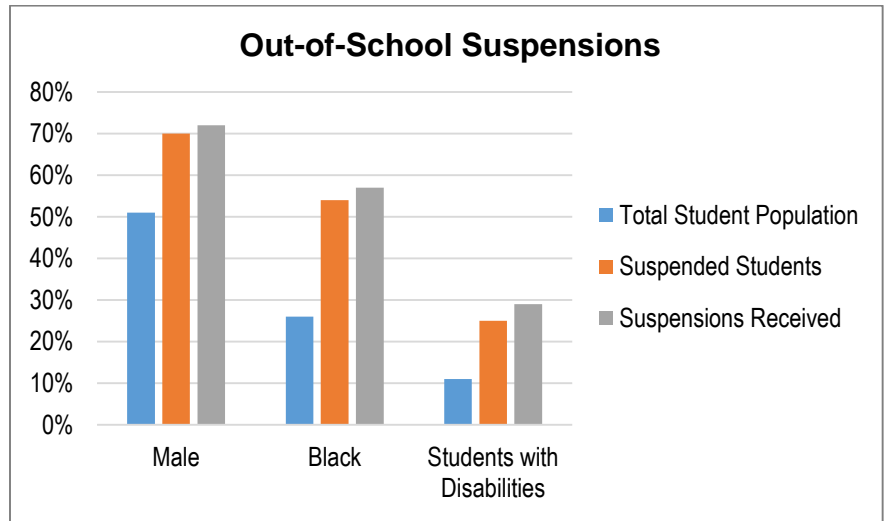

Short-Term Suspensions

- 1-10 school days
- 5,402 issued to 3,229 students
- 1 in 12 secondary students

Long-Term Suspensions

- 11 school days to 364 days
- 107 issued to 102 students

Expulsions

- At least 365 days